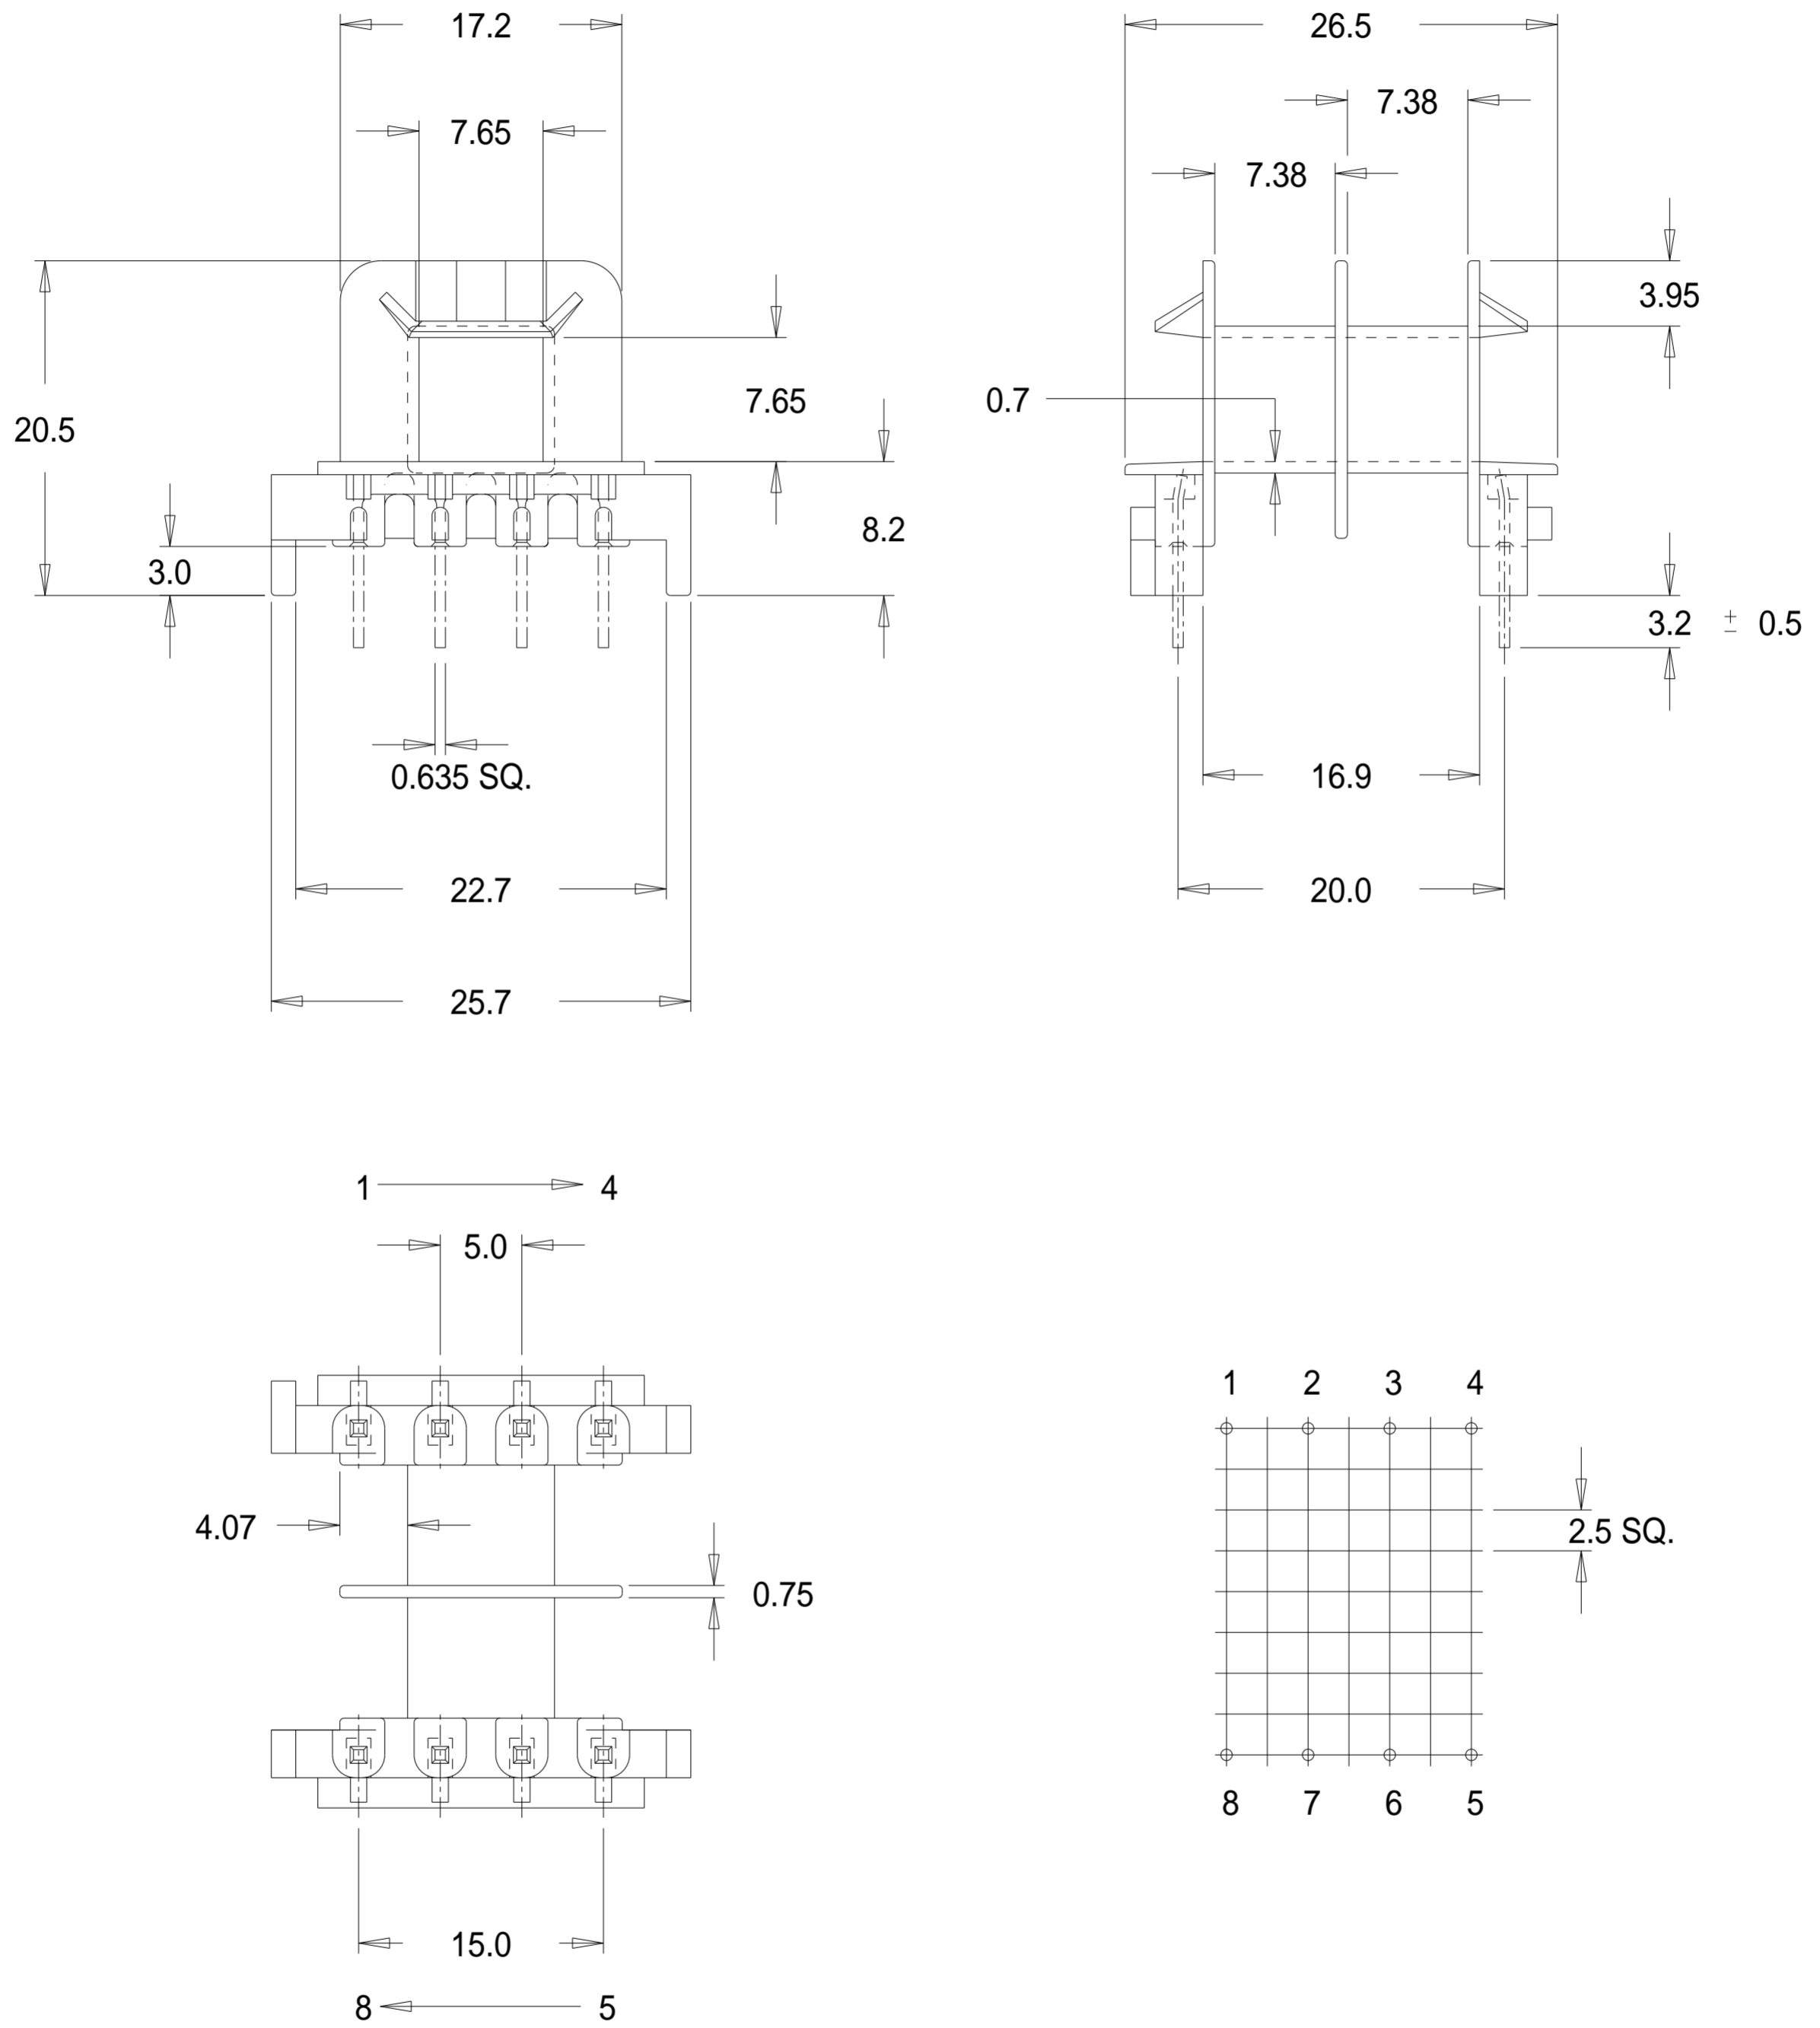

Part No. FE0119

EF 25/13/7 Horizontal Double Section Bobbin

Dimensions in millimetres.